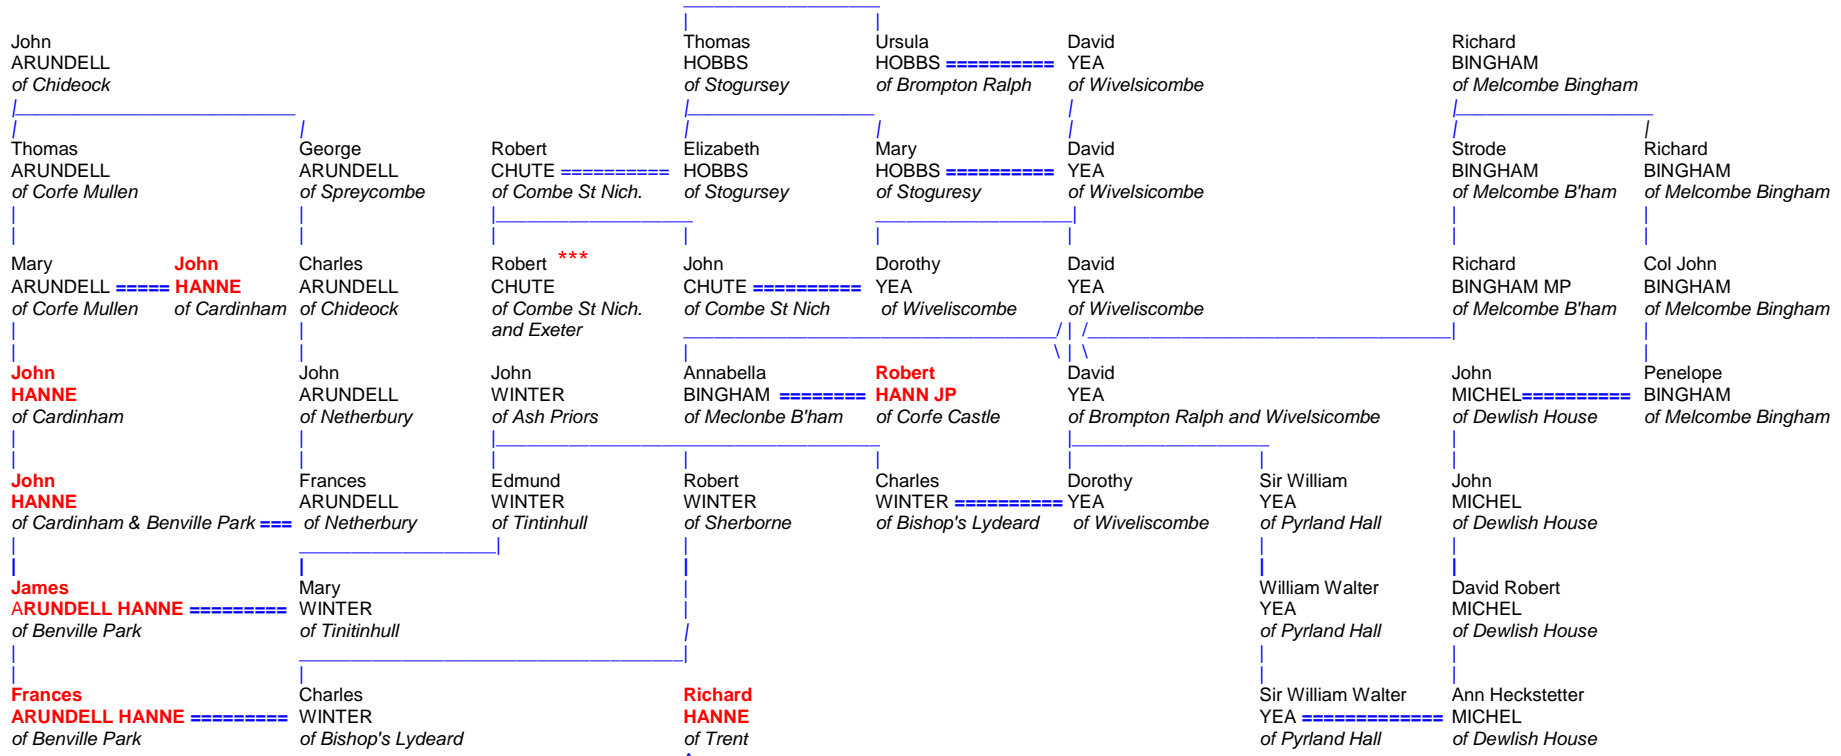

**CHART SHOWING FAMILIAL LINKS BETWEEN THE CORNISH HANNES, TRENT HANNNS, ROBERT HANN (of Marnhull?)**

Richard HANNE of Trent  
 ^  
 Elias HANN MICHELL (widow, nee Phillips) of Trent  
 ^  
 ^  
 ^  
 ^  
 Elias HANN CHUTE of Exeter  
 ^  
 Elizabeth CHUTE of Exeter

Susanna MICHELL (widow, nee Phillips) of Trent  
 \*\*\*  
 Robert CHUTE of Combe St Nich and Exeter  
 ^  
 Elizabeth CHUTE of Exeter

Other Hann-Michel links

Richard HANNE Maker, Cornwall = MICHEL  
 ^  
 ^  
 ^  
 ^  
 ^

William HANNE Maker, Cornwall = MICHEL

John HANN of Dalwood  
 ^  
 ^

Roger HANN (HAND) = Sarah MICHEL of Stoke Abbott of Wareham  
 likely progenitors of the Hardy Hann(Hand)family